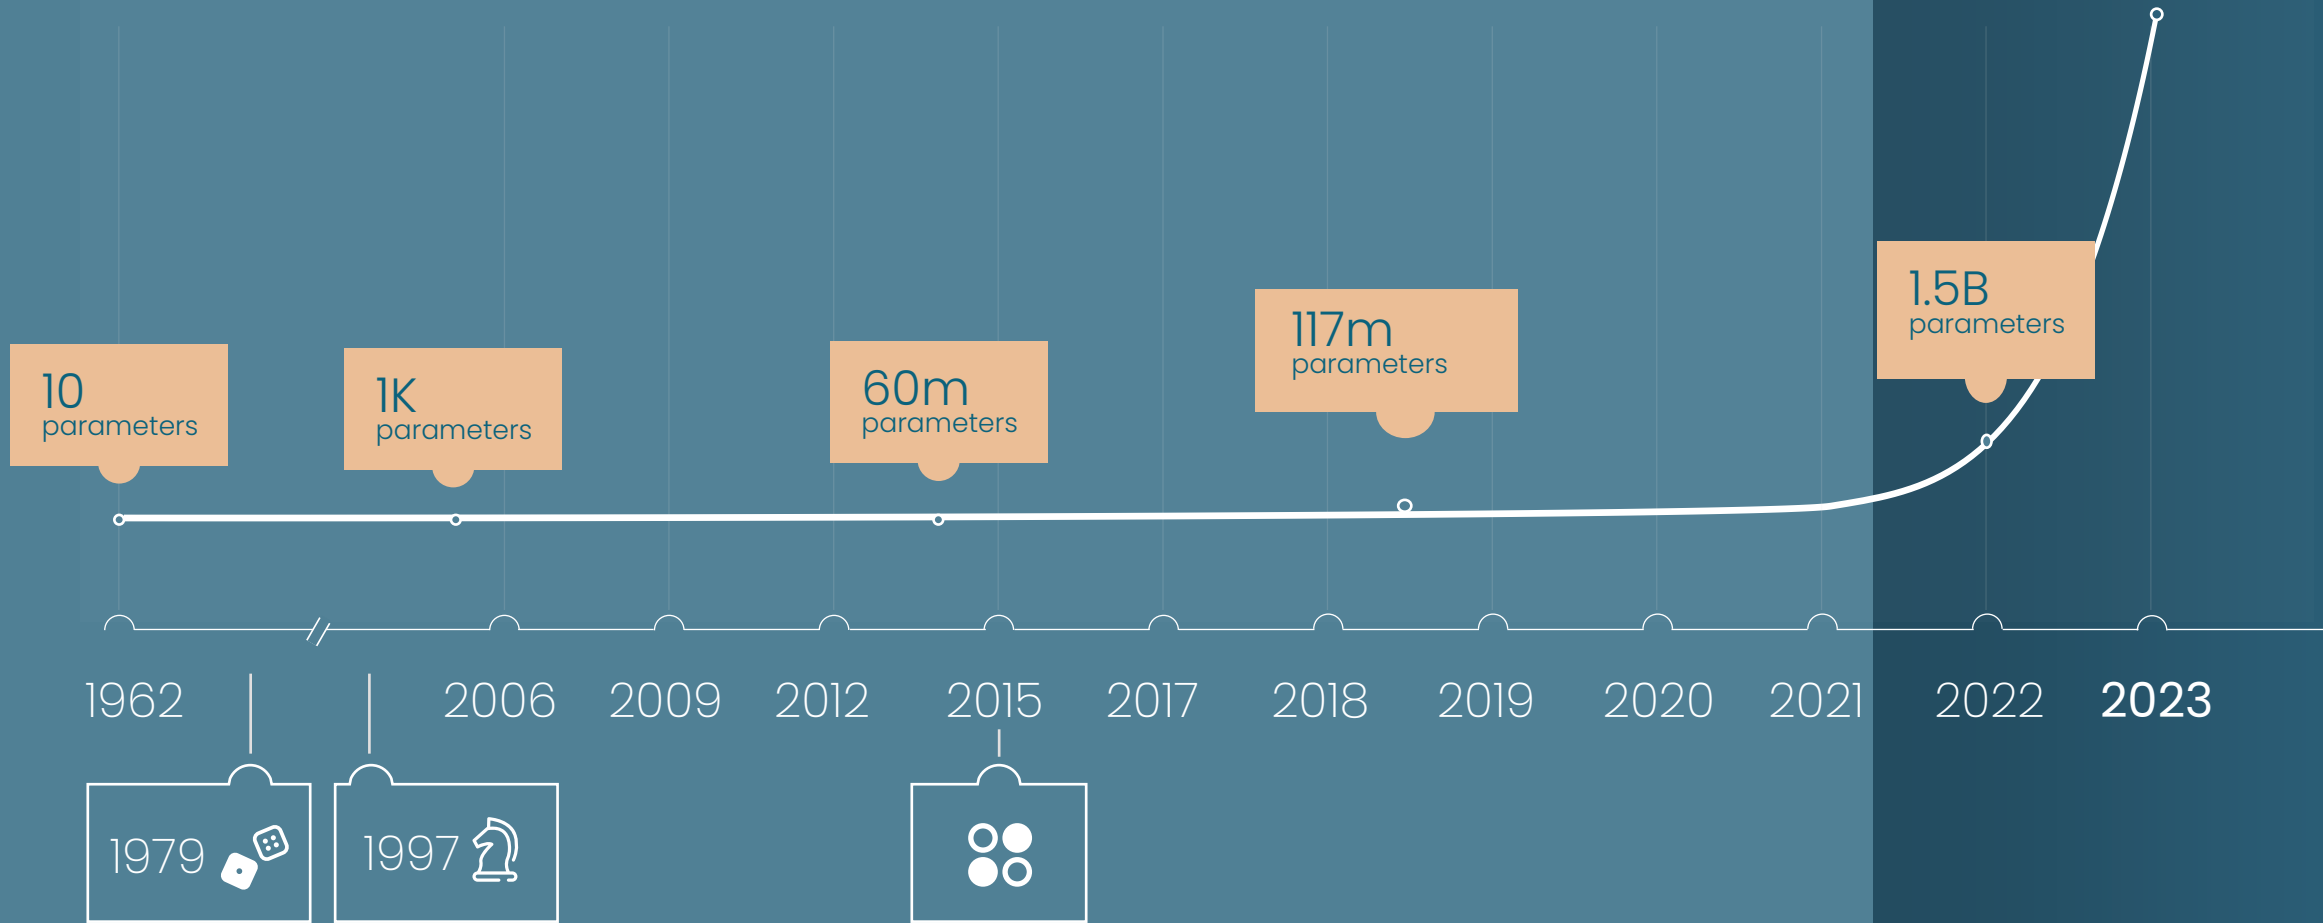

2008

10 years

1999

8 years

2008

5 years

2006

4.5 years

2004

4 years

2008

3.5 years

2009

2.5 years

2010

9 months

2016

2 months

2022

AI IS MORE THAN CHATGPT & IS ALREADY IN ALL OF OUR LIVES

CLASSIC *fm*

AI CAPABILITY GROWTH A SIXTY YEAR, OVERNIGHT SUCCESS

175B
parameters

CLASSIC *fm*

AI CAPABILITY GROWTH A SIXTY YEAR, OVERNIGHT SUCCESS

Artificial intelligence is just mathematics,
software and data ...
designed to operate with some autonomy
to achieve human-defined objectives
using machine learning, logic or
knowledge