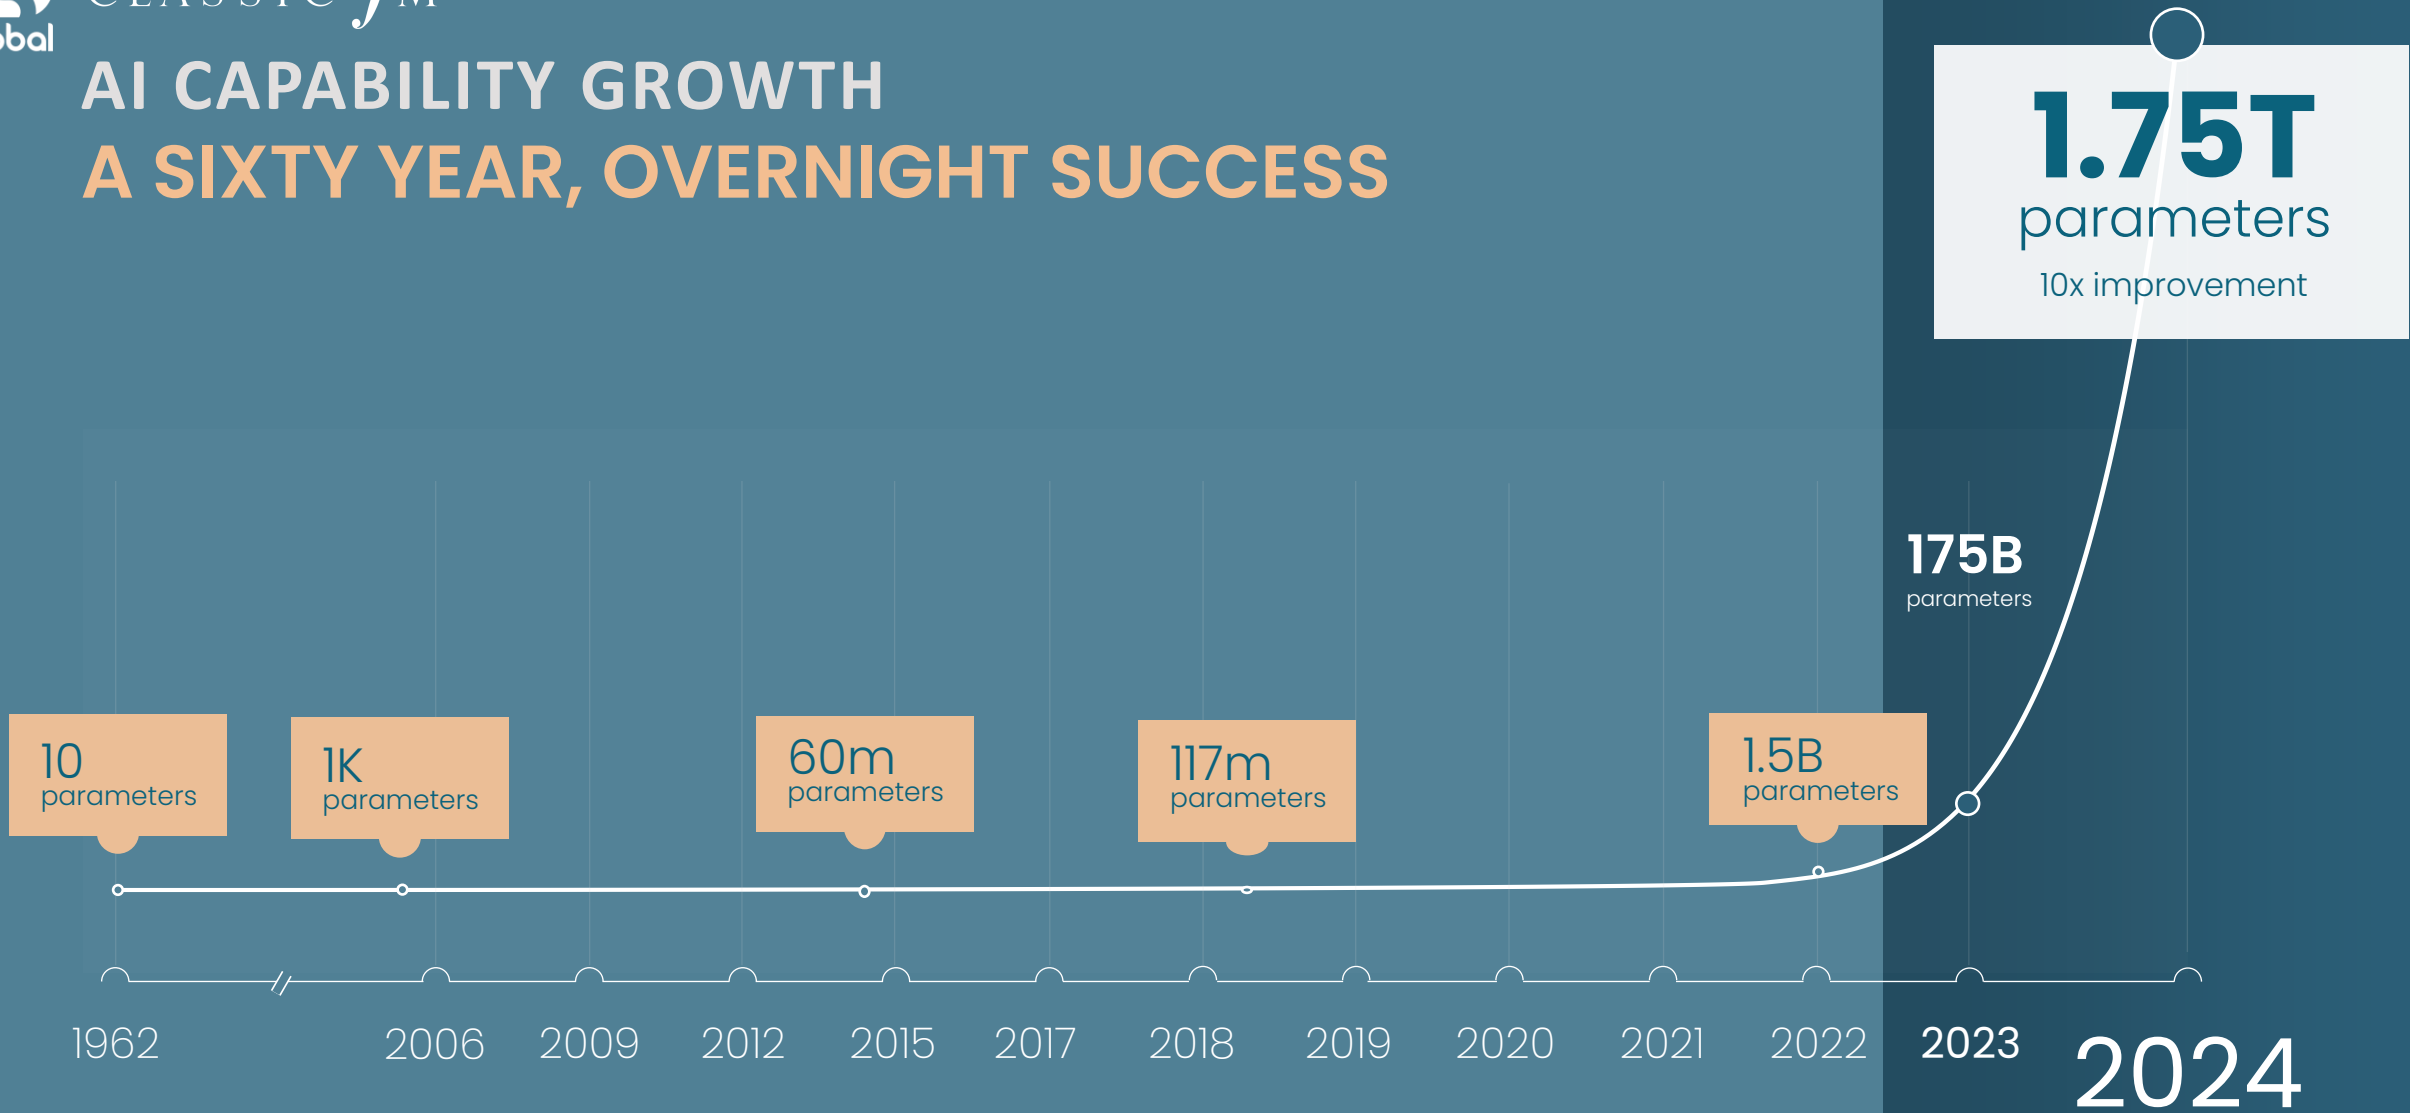

CLASSIC *fm*

AI CAPABILITY GROWTH A SIXTY YEAR, OVERNIGHT SUCCESS